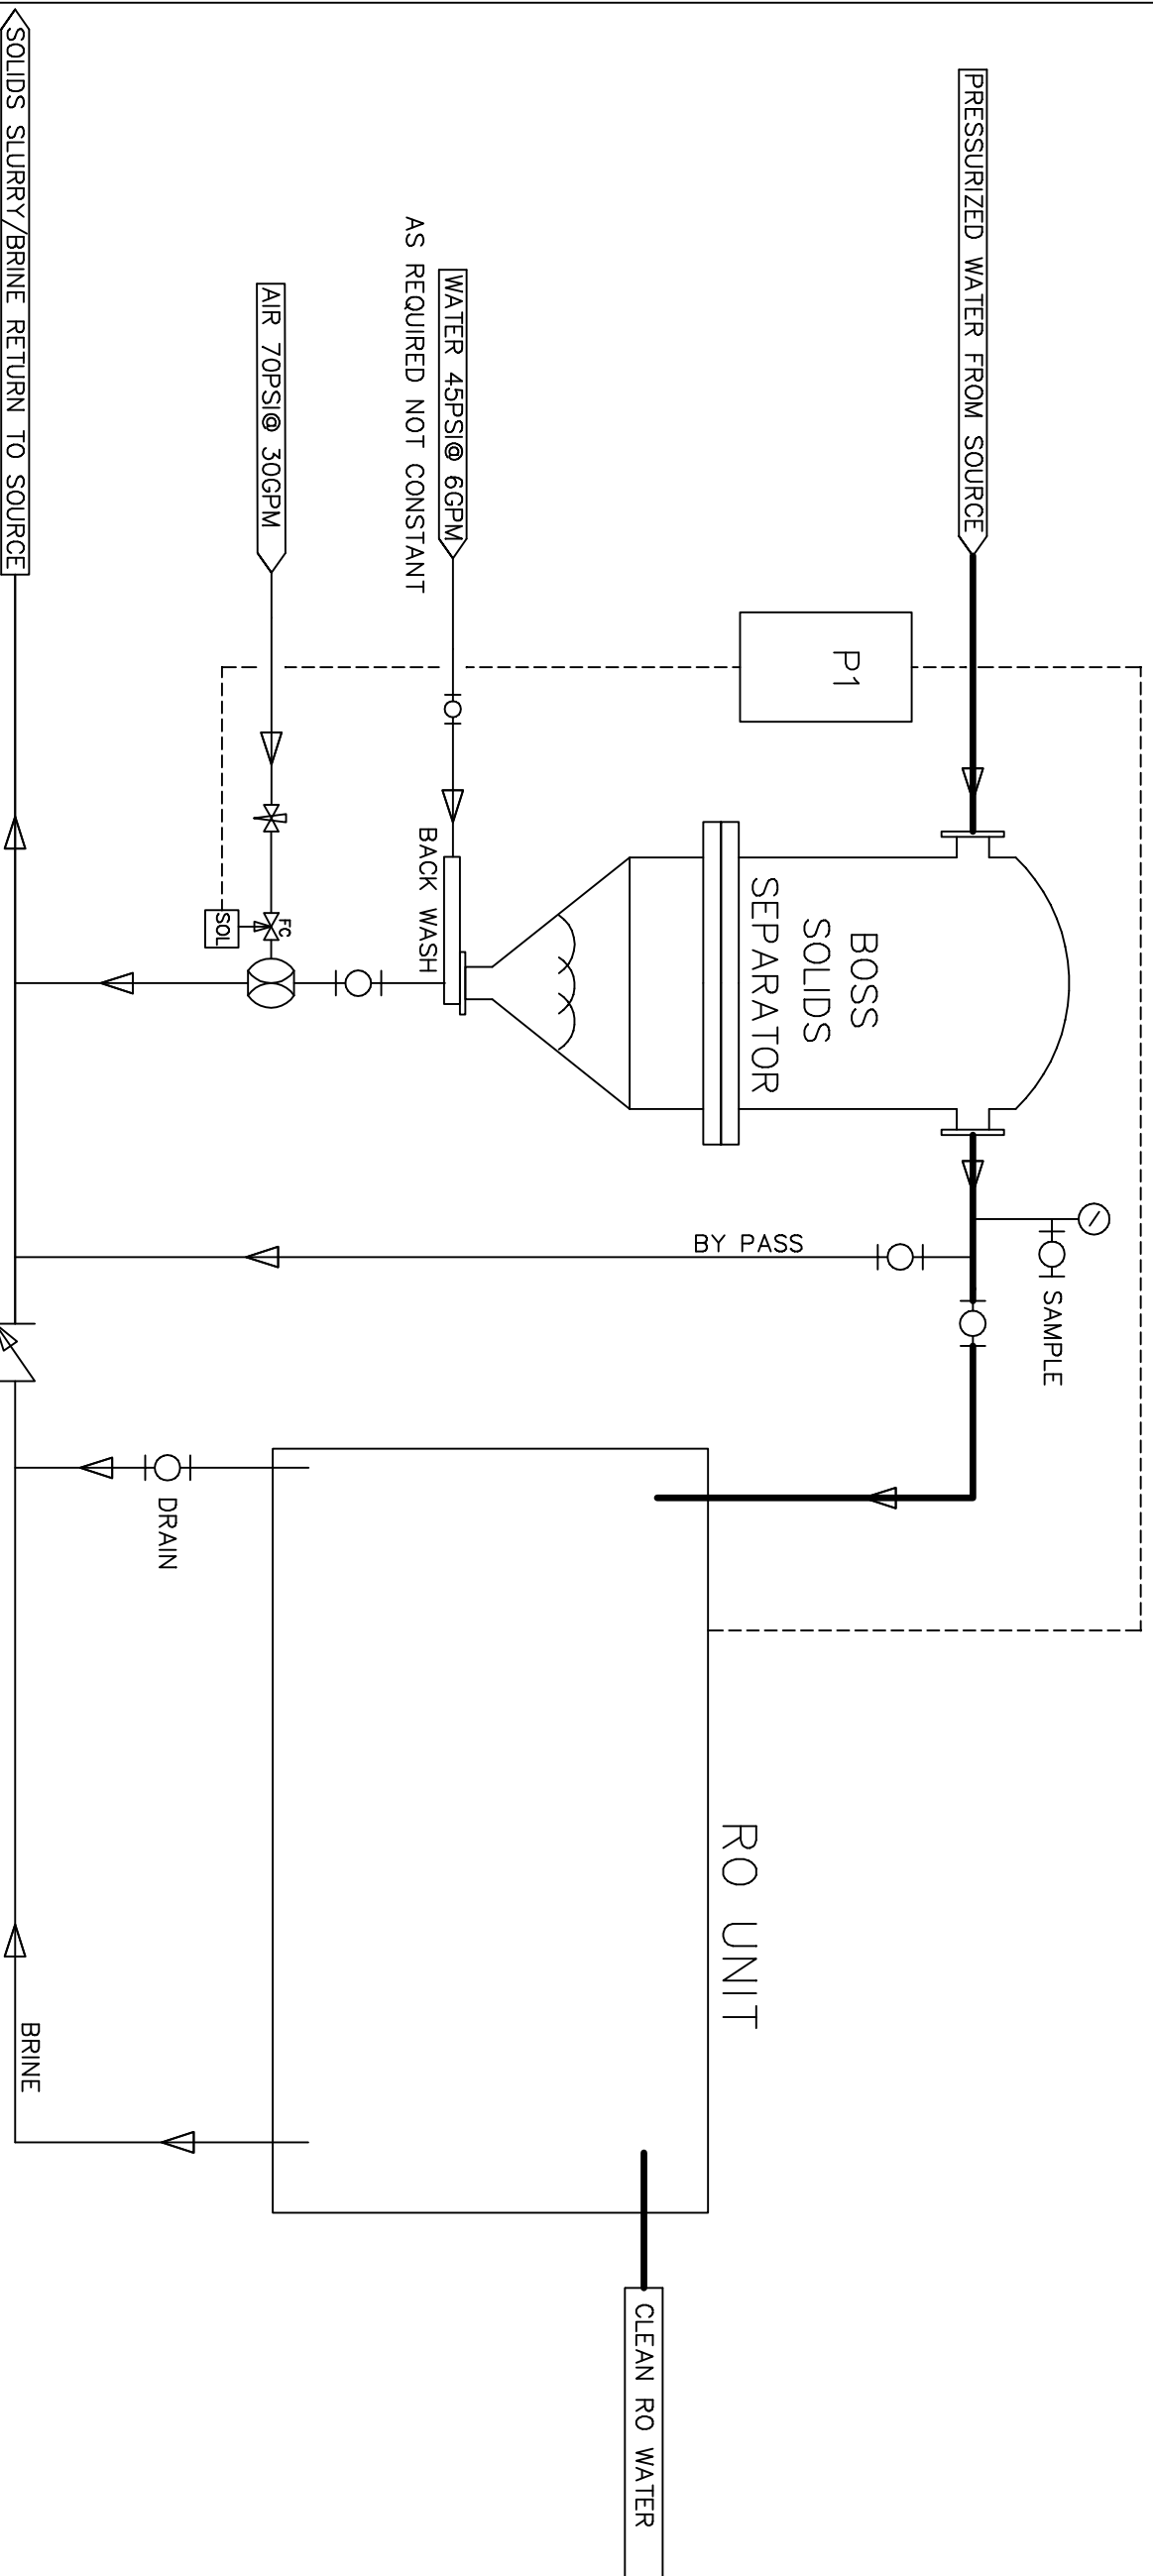

NOTES:

This document is confidential and contains trade secrets of Recovered Energy Inc. (REI). It is NOT to be copied in whole or in part or distributed without express written permission from REI. All documentation in any form, including electronic, is the property of REI. Only authorized persons with a duly executed secrecy agreement directly with REI are permitted to have in their possession such documentation and the information contained herein. If this statement is NOT printed in RED text, you may be in possession of an unauthorized copy and could be subject to civil and criminal penalties.

Recovered Energy Inc.
11455 N. 40th N31A RD, Pocatello, Idaho 83201
Phone No. (208) 837-0845 Fax No. (208) 868-7939

**SOLID BOSS SEPARATOR
WITH RO UNIT**

PFD

CUSTOMER: TBD

DRAWN	DCD	P.O. NO.	-
CHECKED	-	DATE:	OCT2015
BY:		SHEET NO.	1 OF 1
SCALE:	NONE	REV	A